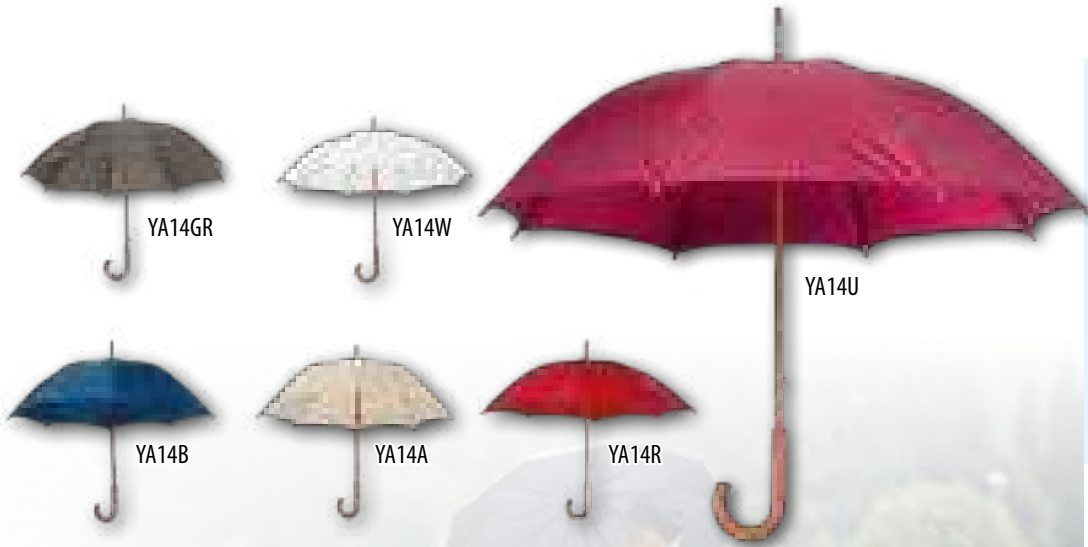

YA14GR

YA14W

YA14U

YA14B

YA14A

YA14R

+info

YALE

PARAGUAS MANGO Y CAÑA MADERA

Ø 105 cm.

25

PRINT GMC-2: 20 x 10 cm.