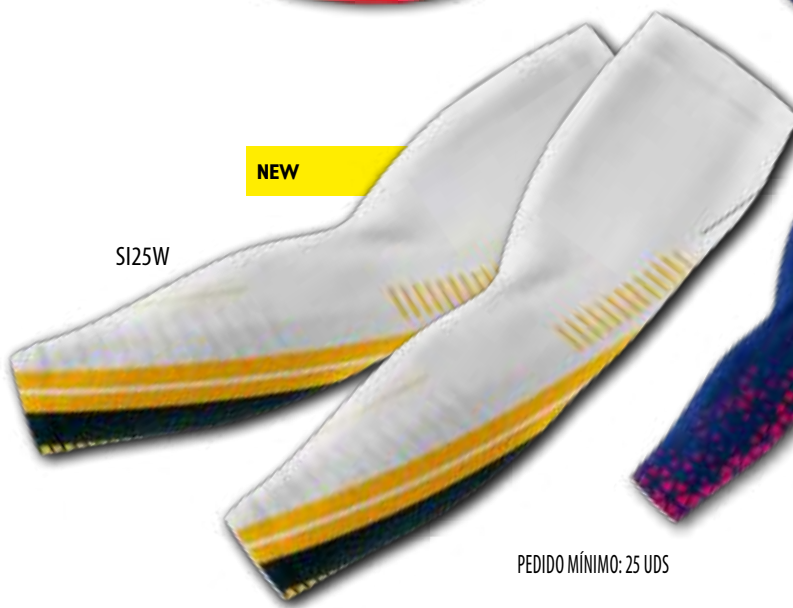

SILVAN

MANGUITOS 100% PERSONALIZABLES

40 x 12,5 cm

200 / 50

PRINT GUC INCLUDED

NEW

SI25W