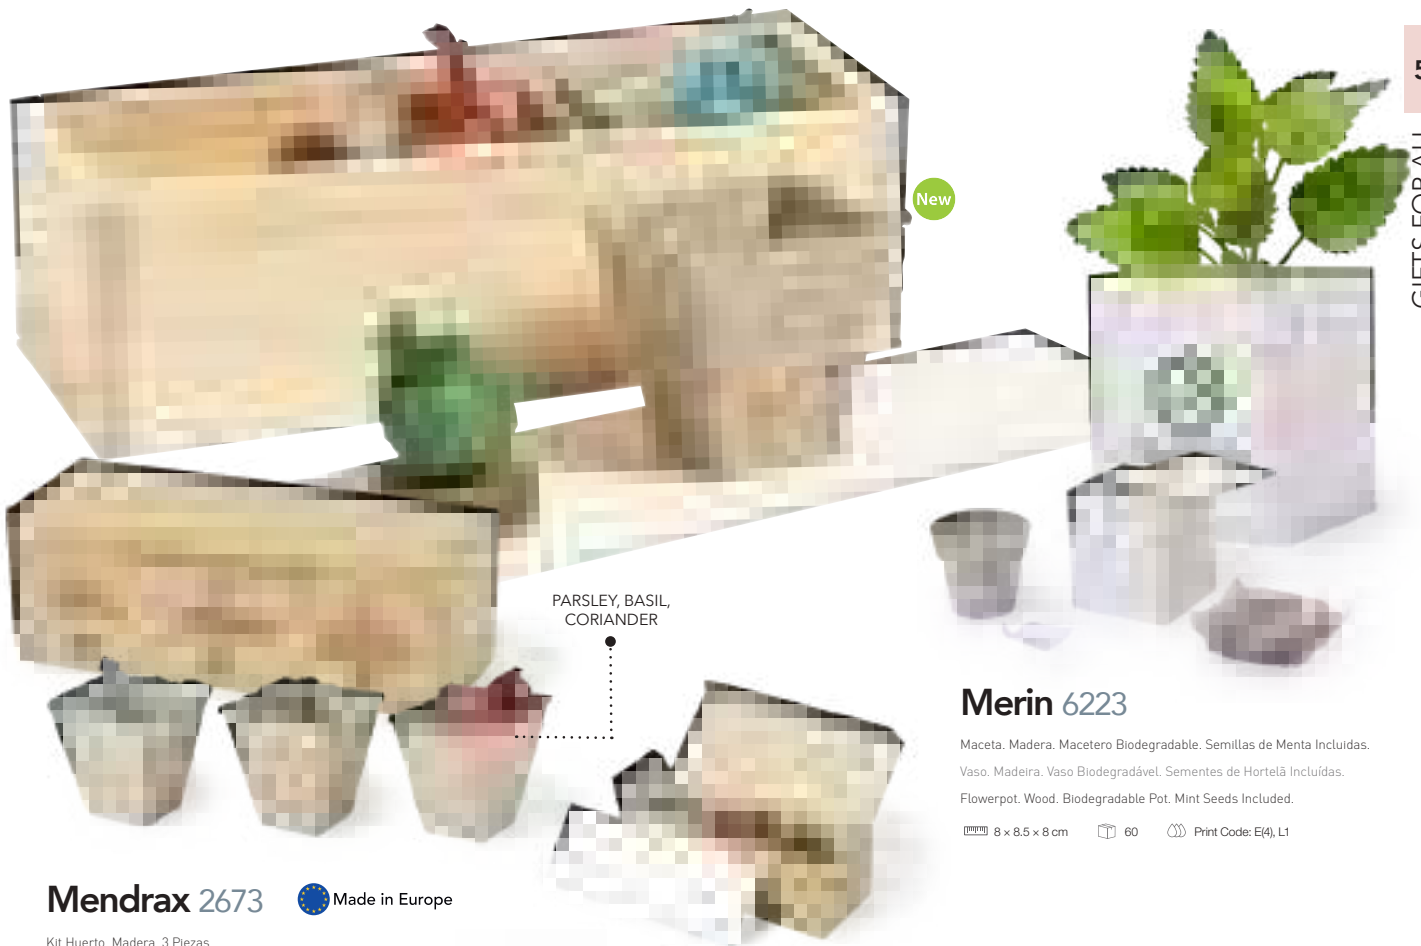

New

PARSLEY, BASIL,
CORIANDER

Merin 6223

Maceta. Madera. Macetero Biodegradable. Semillas de Menta Incluidas.

Vaso. Madeira. Vaso Biodegradável. Sementes de Hortelã Incluidas.

Flowerpot. Wood. Biodegradable Pot. Mint Seeds Included.

8 x 8.5 x 8 cm 60 Print Code: E(4), L1

Mendrax 2673

Made in Europe

Kit Huerto. Madera. 3 Piezas.

Kit Horta. Madeira. 3 Peças.

Garden Kit. Wood. 3 Pieces.

21.5 x 7 x 8 cm 40 Print Code: D(4), L2, W