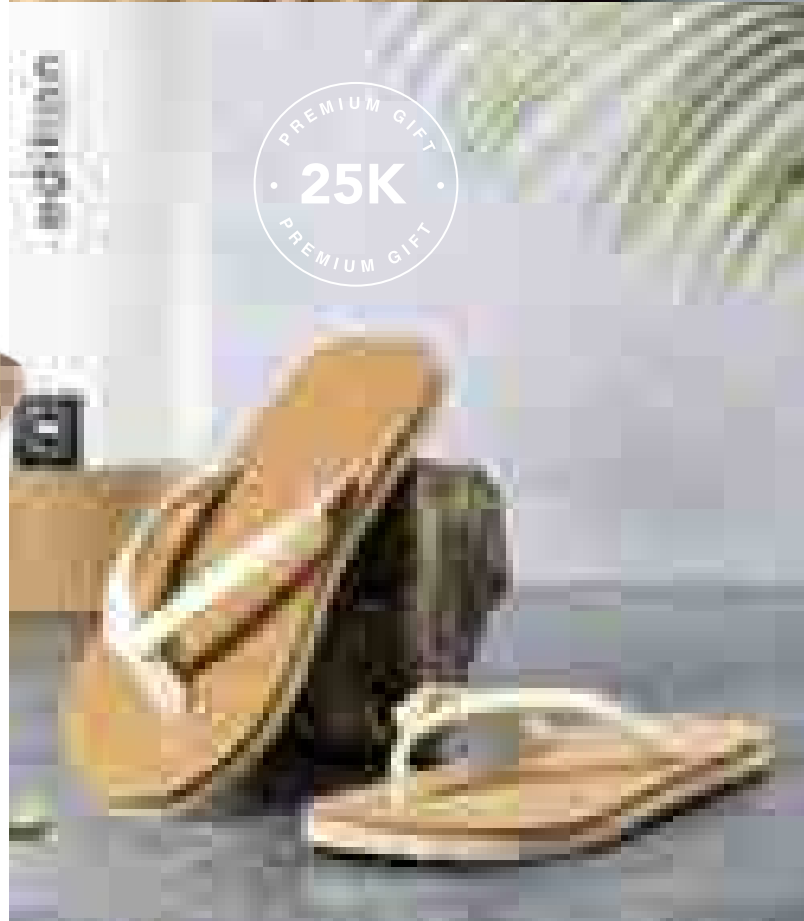

Consult. 100 / 20 Print Code: F(1), L2

New

Yassir 1751

Chanclas. EVA/ Corcho/ Poliéster.
Chinelos. EVA/ Cortiça/ Poliéster.
Flip Flops. EVA/ Cork/ Polyester.

36-38, 42-44 20 Print Code: F(1), L2, N(8)

PREMIUM GIFT
25K
PREMIUM GIFT