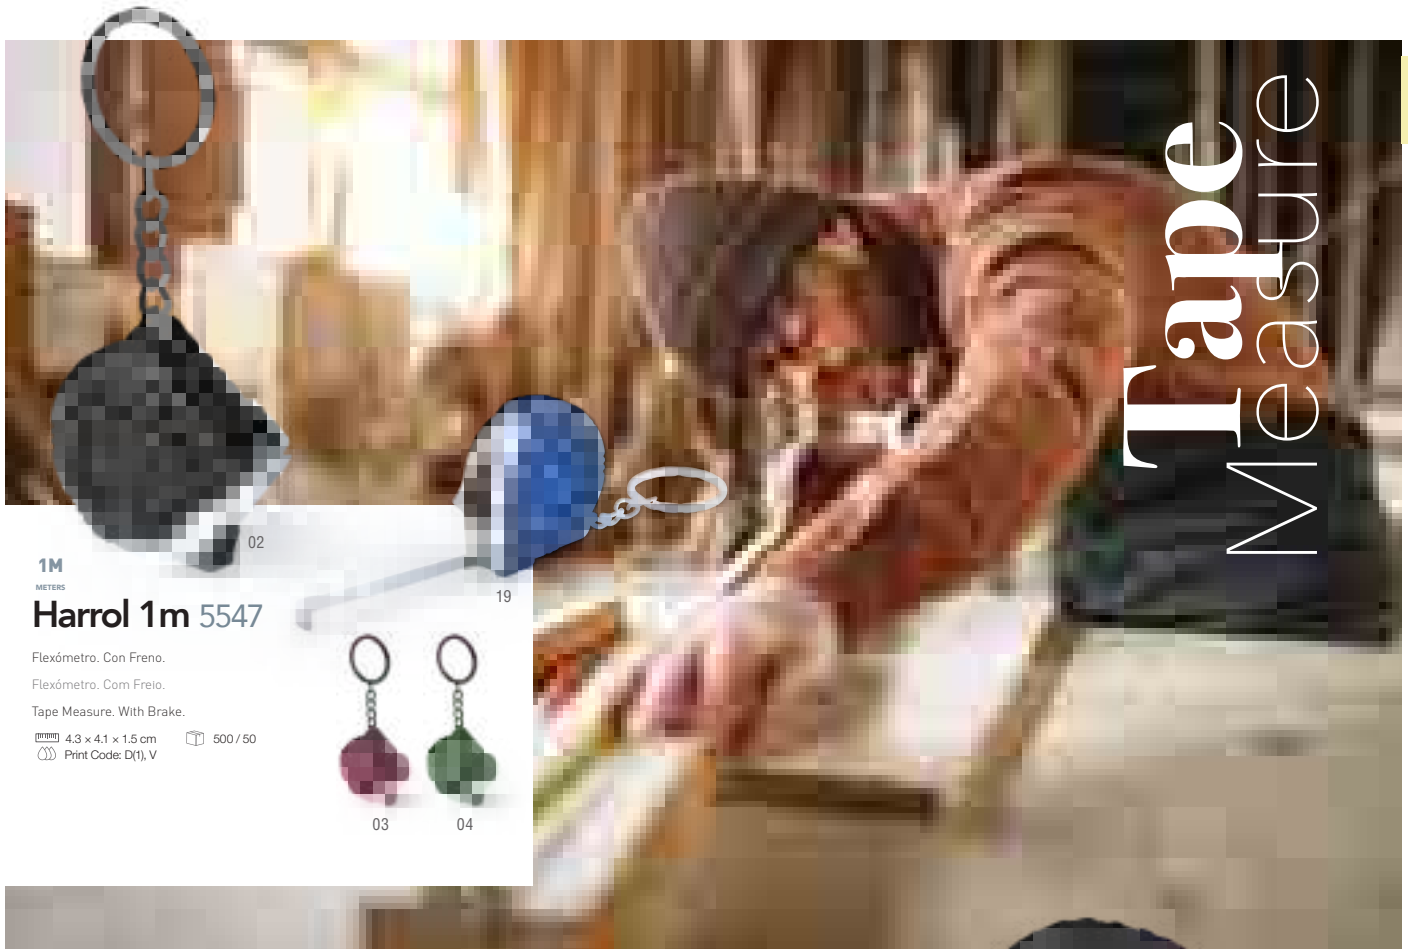

Tape Measure

1M
METERS

Harrol 1m 5547

Flexómetro. Con Freno.
Flexómetro. Com Freio.
Tape Measure. With Brake.

4,3 x 4,1 x 1,5 cm 500 / 50
 Print Code: D(1), V

03

04